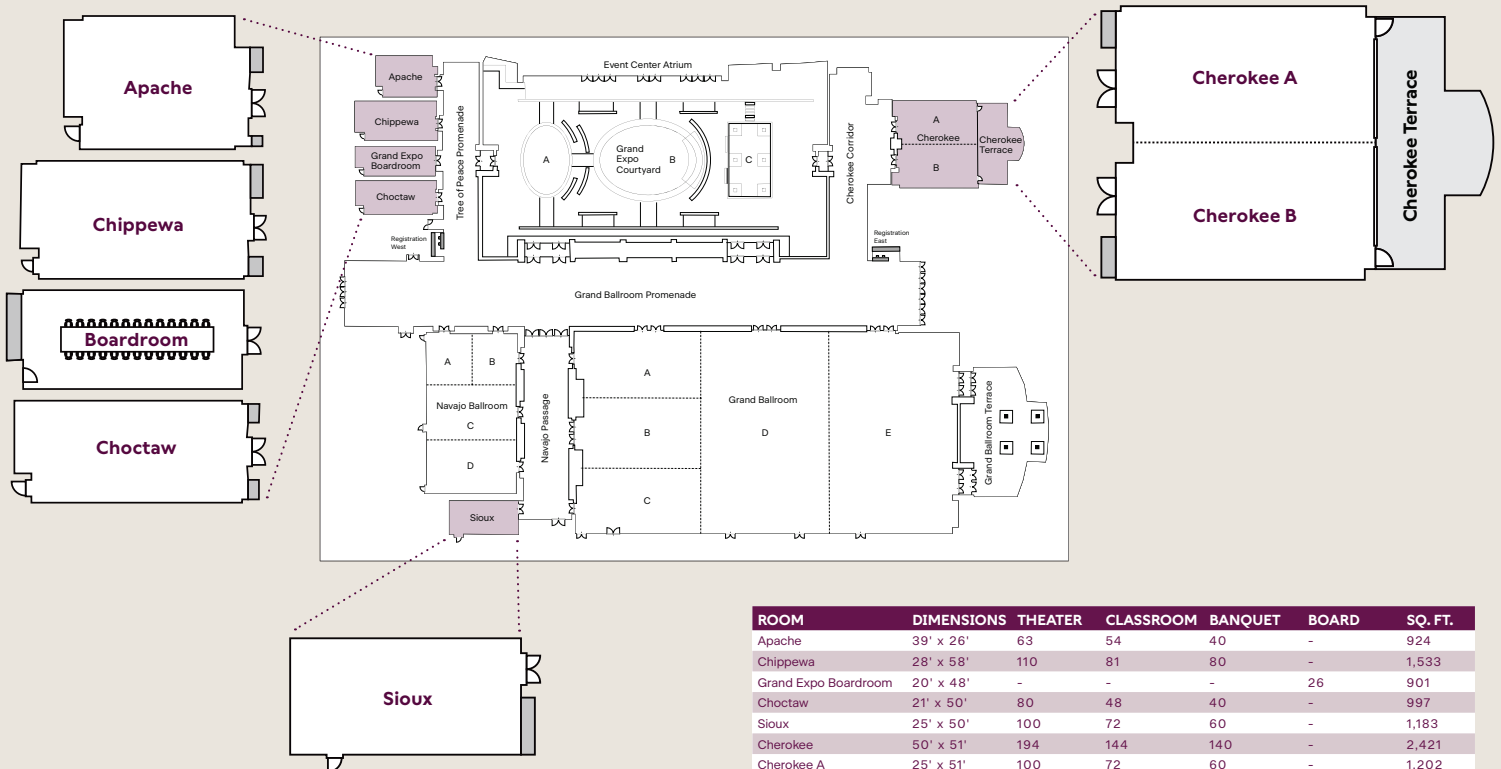

The Grand Expo Meeting Rooms Specifications

ROOM	DIMENSIONS	THEATER	CLASSROOM	BANQUET	BOARD	SQ. FT.
Apache	39' x 26'	63	54	40	-	924
Chippewa	28' x 58'	110	81	80	-	1,533
Grand Expo Boardroom	20' x 48'	-	-	-	26	901
Choctaw	21' x 50'	80	48	40	-	997
Sioux	25' x 50'	100	72	60	-	1,183
Cherokee	50' x 51'	194	144	140	-	2,421
Cherokee A	25' x 51'	100	72	60	-	1,202
Cherokee B	25' x 51'	100	72	60	-	1,218
Cherokee Terrace	52' x 24'	-	-	-	-	909

MINIMUM CEILING HEIGHT — 14 FEET